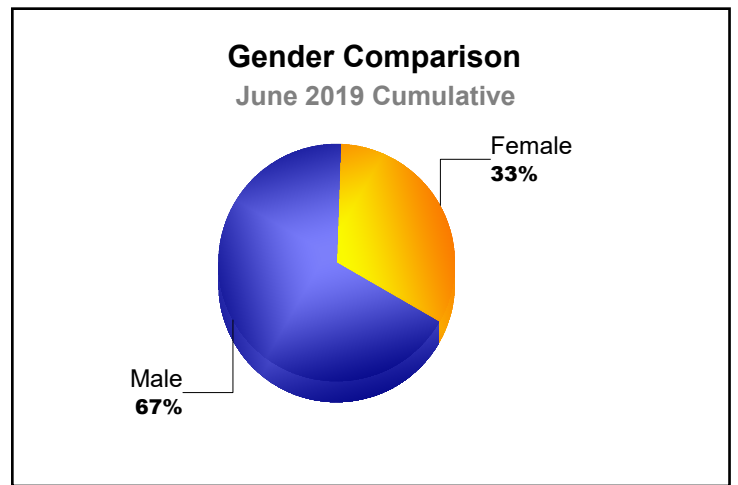

Year	New Clubs	Dropped Clubs	Gain/ Loss Clubs	New Members	Charter Members	Reinstate Members	Transfer Members	Total Member Added	Total Members Dropped	Gain/ Loss Members
2014-2015	0	0	0	32	0	4	0	36	-49	-13
2015-2016	0	-1	-1	16	1	0	0	17	-48	-31
2016-2017	1	0	1	10	20	0	0	30	-54	-24
2017-2018	2	0	2	27	46	0	0	73	-50	23
2018-2019	0	0	0	23	0	0	0	23	-26	-3
Average	1	0	0	22	13	1	0	36	-45	-10