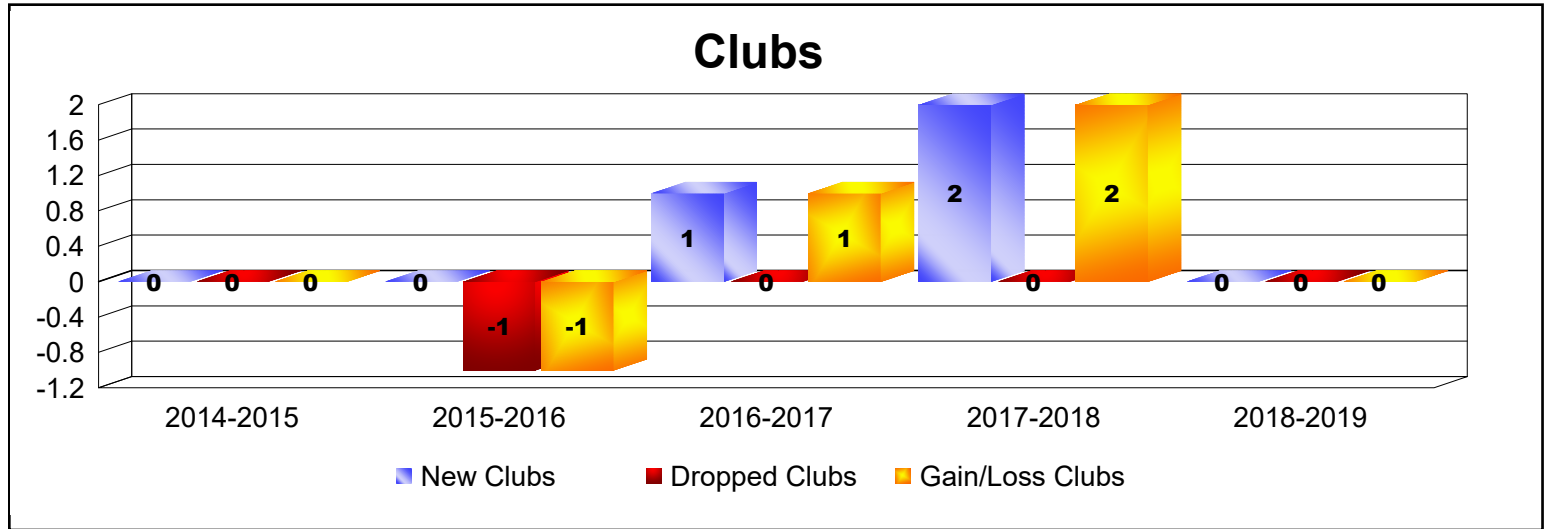

Year	New Clubs	Dropped Clubs	Gain/ Loss Clubs	New Members	Charter Members	Reinstate Members	Transfer Members	Total Member Added	Total Members Dropped	Gain/ Loss Members
2014-2015	0	0	0	32	0	4	0	36	-49	-13
2015-2016	0	-1	-1	16	1	0	0	17	-48	-31
2016-2017	1	0	1	10	20	0	0	30	-54	-24
2017-2018	2	0	2	27	46	0	0	73	-50	23
2018-2019	0	0	0	23	0	0	0	23	-26	-3
Average	1	0	0	22	13	1	0	36	-45	-10

Year	New Clubs	Dropped Clubs	Gain/ Loss Clubs	New Members	Charter Members	Reinstate Members	Transfer Members	Total Member Added	Total Members Dropped	Gain/ Loss Members
2014-2015	0	0	0	70	1	0	0	71	-30	41
2015-2016	2	0	2	23	42	0	0	65	-20	45
2016-2017	0	0	0	18	1	0	1	20	-62	-42
2017-2018	2	0	2	23	40	1	0	64	-32	32
2018-2019	0	0	0	19	0	0	1	20	-19	1
Average	1	0	1	31	17	0	0	48	-33	15