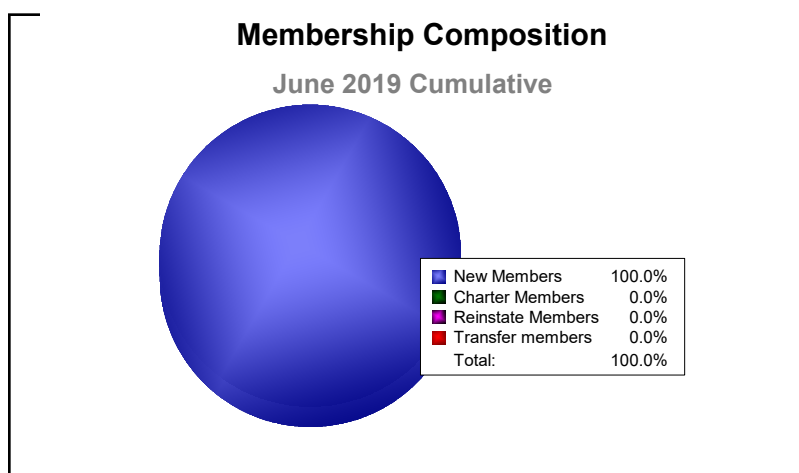

Year	New Clubs	Dropped Clubs	Gain/ Loss Clubs	New Members	Charter Members	Reinstate Members	Transfer Members	Total Member Added	Total Members Dropped	Gain/ Loss Members
2014-2015	0	0	0	32	0	4	0	36	-49	-13
2015-2016	0	-1	-1	16	1	0	0	17	-48	-31
2016-2017	1	0	1	10	20	0	0	30	-54	-24
2017-2018	2	0	2	27	46	0	0	73	-50	23
2018-2019	0	0	0	23	0	0	0	23	-26	-3
Average	1	0	0	22	13	1	0	36	-45	-10

Year	New Clubs	Dropped Clubs	Gain/ Loss Clubs	New Members	Charter Members	Reinstate Members	Transfer Members	Total Member Added	Total Members Dropped	Gain/ Loss Members
2014-2015	0	0	0	70	1	0	0	71	-30	41
2015-2016	2	0	2	23	42	0	0	65	-20	45
2016-2017	0	0	0	18	1	0	1	20	-62	-42
2017-2018	2	0	2	23	40	1	0	64	-32	32
2018-2019	0	0	0	19	0	0	1	20	-19	1
Average	1	0	1	31	17	0	0	48	-33	15