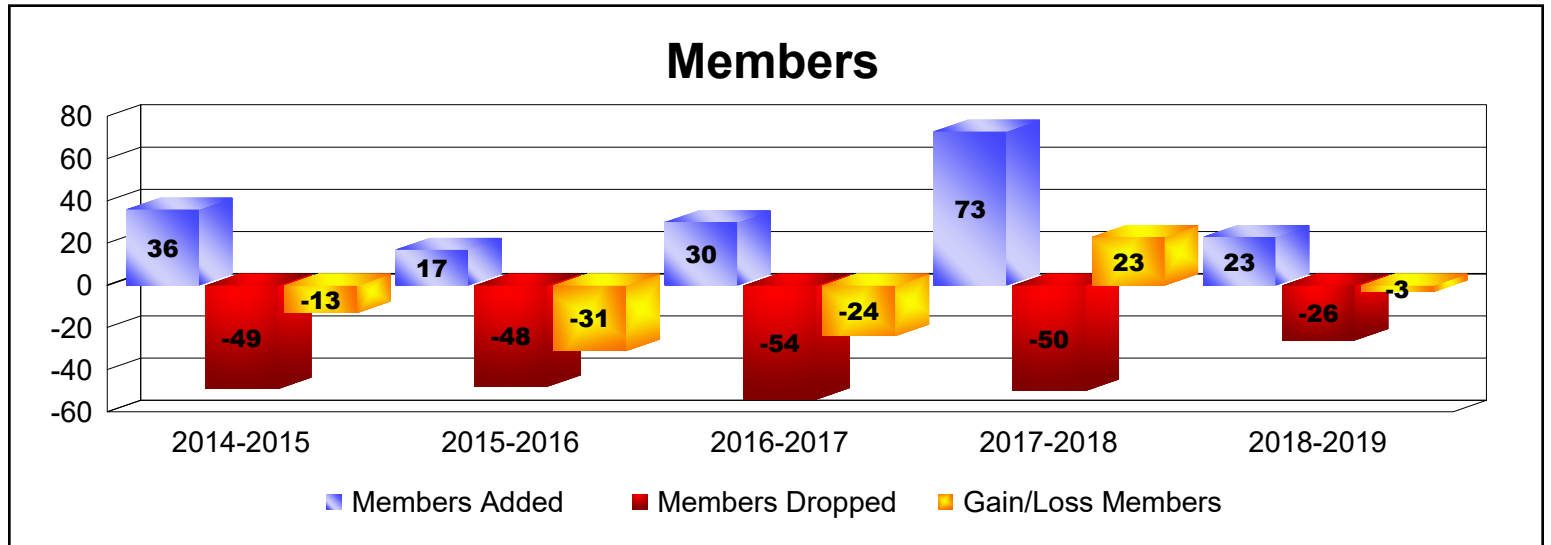

Year	New Clubs	Dropped Clubs	Gain/ Loss Clubs	New Members	Charter Members	Reinstate Members	Transfer Members	Total Member Added	Total Members Dropped	Gain/ Loss Members
2014-2015	0	0	0	32	0	4	0	36	-49	-13
2015-2016	0	-1	-1	16	1	0	0	17	-48	-31
2016-2017	1	0	1	10	20	0	0	30	-54	-24
2017-2018	2	0	2	27	46	0	0	73	-50	23
2018-2019	0	0	0	23	0	0	0	23	-26	-3
Average	1	0	0	22	13	1	0	36	-45	-10

Year	New Clubs	Dropped Clubs	Gain/ Loss Clubs	New Members	Charter Members	Reinstate Members	Transfer Members	Total Member Added	Total Members Dropped	Gain/ Loss Members
2014-2015	0	0	0	70	1	0	0	71	-30	41
2015-2016	2	0	2	23	42	0	0	65	-20	45
2016-2017	0	0	0	18	1	0	1	20	-62	-42
2017-2018	2	0	2	23	40	1	0	64	-32	32
2018-2019	0	0	0	19	0	0	1	20	-19	1
Average	1	0	1	31	17	0	0	48	-33	15